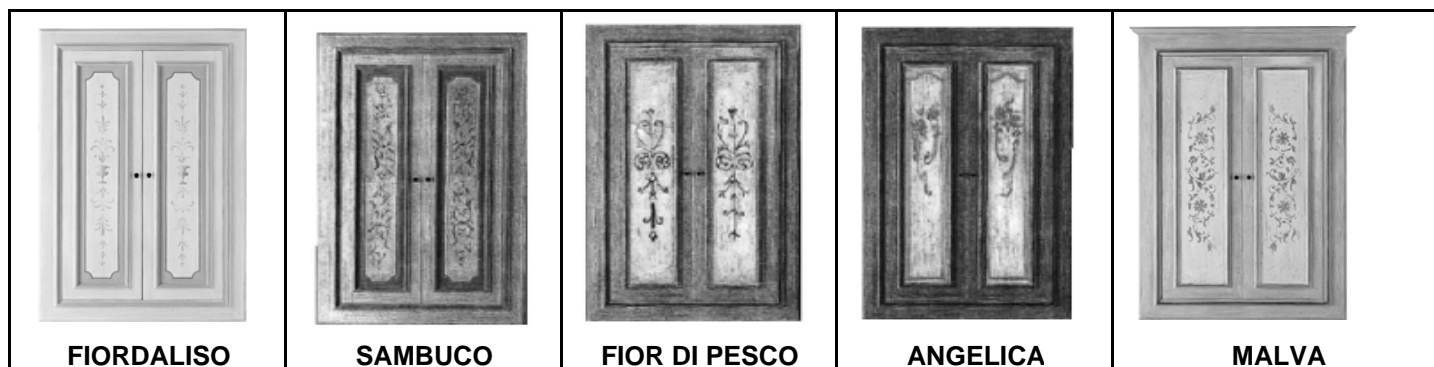

LUNAMARE COLLECTION - "ANTICHE PORTE" - Wall Cabinet Door

"ANTICHE PORTE" - Wall Cabinet Door 810 x 1450 mm.

Frame: "Madonna" model

€2.283,84	€2.283,84	€2.108,08	€2.315,04	€2.119,52

Finishing colours

YELLOW LIGHT BLUE	YELLOW LIGHT BLUE	LIGHT BLUE TT OCHRE TT GREEN TT LIGHT BLUE / ANTIQUE WHITE LIGHT BLUE / BLUE GREEN / OCHRE	POMPEI RED/YELLOW POMPEI RED/GOLD (See the extra cost for the gilding décor)	ANTIQUE WHITE / OCHRE SAND / BROWN

EXTRA COSTS

Capital				
€86,32	€86,32	€86,32	€86,32	€86,32

Wall Cabinet Doors without Décor

€2.026,96	€2.026,96	€1.891,76	€2.047,76	€1.980,16

Gilding décor

€319,28

NOTE: The wall cabinet doors are supplied with knobs made of aged iron.

NOTE: For wall cabinet doors with out of standard dimensions, the price is 30% higher.