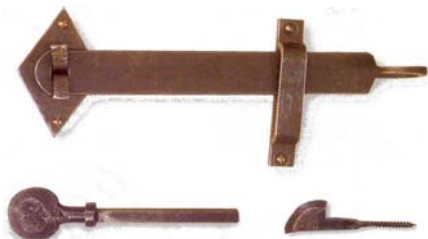

"ANTICHE PORTE" Handles

Saltarello 09101