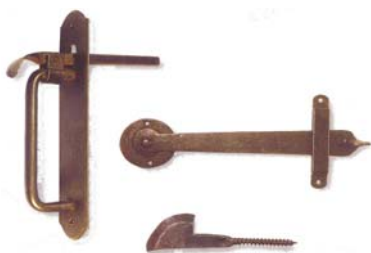

K1202

(only for sliding door)	
Chrome	€62,59
Satin Chrome	€62,59

## "ANTICHE PORTE" Handles

Saltarello 09101

Aged iron handle 09001

Saltarello 09102