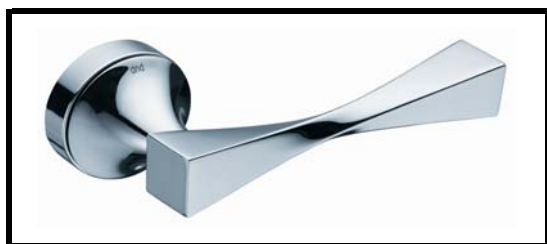

SENSUNELS COLLECTION - Handles

Handle designed by firmata Karim Rashid for the inside of the security door with Sensunels finishing panels. To these handles we combine the DI.BI. plates - polished chrome.

MODEL
Twist