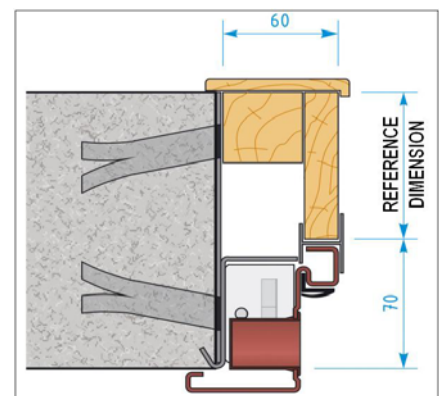

Extension Lining Width = (dimension of the wall thickness less 70mm)