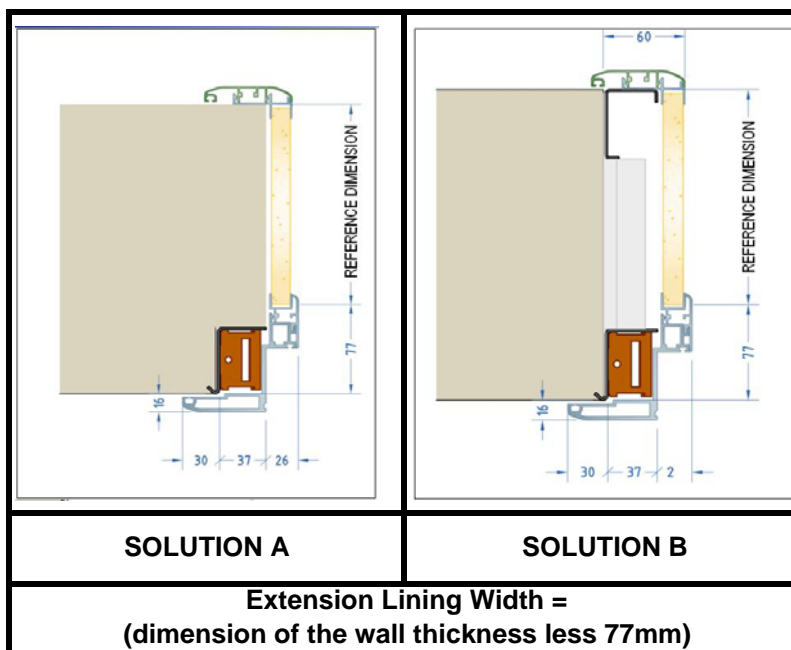

ALUMINIUM EXTENSION LININGS

Application outside, with full exposure to atmospheric agents, is permitted.

Maximum width of the extension lining = 330 mm.

Up to a maximum door passage light of 90 x 210

	SOLUTION A		SOLUTION B	
	STANDARD COLOURS	OPTIONAL COLOURS	STANDARD COLOURS	OPTIONAL COLOURS
Colour	Price	Price	Price	Price
RAL	707,20	832,00	784,66	909,46
Marezzato*	707,20	832,00	784,66	909,46
Wood	790,40	936,00	867,86	1.013,46
Ox Silver	790,40	936,00	867,86	1.013,46

Up to a maximum door passage light of 95 x 230

	SOLUTION A		SOLUTION B	
	STANDARD COLOURS	OPTIONAL COLOURS	STANDARD COLOURS	OPTIONAL COLOURS
Colore	Price	Price	Price	Price
RAL	848,64	998,40	926,10	1.075,86
Marezzato*	848,64	998,40	926,10	1.075,86
Wood	948,48	1.123,20	1.025,94	1.200,66
Ox Silver	948,48	1.123,20	1.025,94	1.200,66

*Marezzato: flecked with white and moiré surface

Prices refer to quantity from 1 to 5 pieces.
For additional pieces, ask our Order Department.