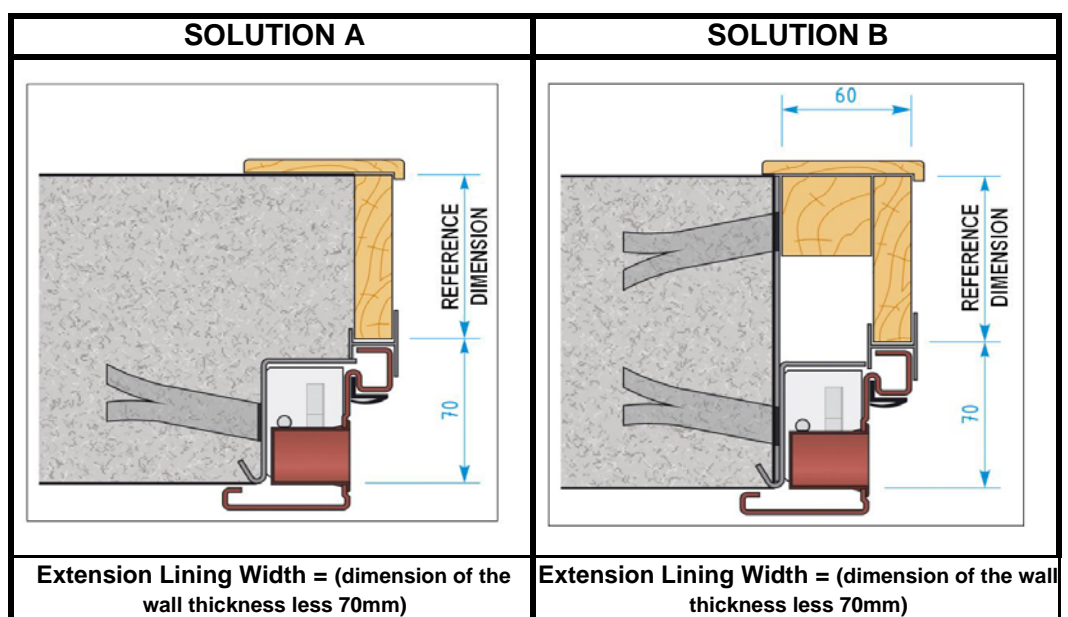

Extension Lining Width = (dimension of the wall thickness less 70mm)

Extension Lining Width = (dimension of the wall thickness less 70mm)

MELAMINE-VENEERED EXTENSION LININGS FOR FLAT PANELS

Application is permitted only inside, in positions protected from atmospheric agents.

It can be applied to doors with maximum height 2100 mm.

EXTENSION LININGS WIDTH	SOLUTION A				SOLUTION B			
	UP TO 150	FROM 150 TO 200	FROM 201 TO 300	FROM 301 TO 400	UP TO 150	FROM 150 TO 200	FROM 201 TO 300	FROM 301 TO 400
WOOD	PRICE	PRICE	CODE	PRICE	CODE	PRICE	CODE	PRICE
Tanganyka 04	138,32	161,20	176,80	228,80	218,40	239,20	249,60	291,20
Tanganyka 05	138,32	161,20	176,80	228,80	218,40	239,20	249,60	291,20
Cherry	138,32	161,20	176,80	228,80	218,40	239,20	249,60	291,20
Italian Walnut	138,32	161,20	176,80	228,80	218,40	239,20	249,60	291,20

POLYMER-VENEERED EXTENSION LININGS FOR OUTSIDE INSTALLATION

Application outside, with full exposure to atmospheric agents, is permitted.

It can be applied to doors with maximum height 2100 mm.

EXTENSION LINING WIDTH (reference dimension)	SOLUTION A				SOLUTION B			
	UP TO 150	FROM 150 TO 200	FROM 201 TO 300	FROM 301 TO 400	UP TO 150	FROM 150 TO 200	FROM 201 TO 300	FROM 301 TO 400
WOOD	PRICE	PRICE	CODE	PRICE	CODE	PRICE	CODE	PRICE
Golden Oak	218,40	244,40	296,40	348,40	296,40	322,40	374,40	426,40
Gold Walnut	218,40	244,40	296,40	348,40	296,40	322,40	374,40	426,40
Moss Green	218,40	244,40	296,40	348,40	296,40	322,40	374,40	426,40
Dark Green	218,40	244,40	296,40	348,40	296,40	322,40	374,40	426,40
White	218,40	244,40	296,40	348,40	296,40	322,40	374,40	426,40