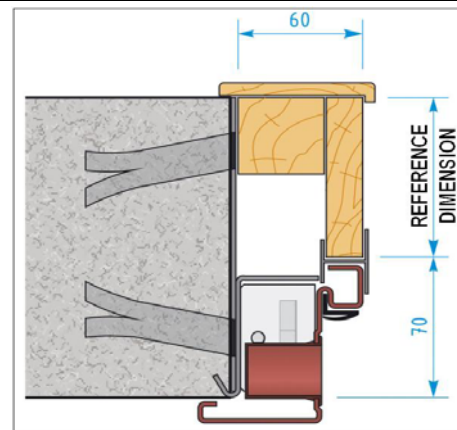

<p>Extension Lining Width = (dimension of the wall thickness less 70mm)</p>	<p>Extension Lining Width = (dimension of the wall thickness less 70mm)</p>

SOLID WOOD EXTENSION LININGS

Application is permitted only inside, in positions protected from atmospheric agents.

It can be applied to doors with maximum height 2400 mm.

EXTENSION LINING WIDTH (reference dimension)	SOLUTION A				SOLUTION B			
	WALL THICKNESS UP TO 150		WALL THICKNESS FROM 160 TO 200		WALL THICKNESS UP TO 150		WALL THICKNESS FROM 160 TO 200	
	CODE	PRICE	CODE	PRICE	CODE	PRICE	CODE	PRICE
Nocino	IMA15011	766,27	IMA20011	911,87	IMB15011	834,41	IMB20011	989,33
Natural Douglas	IMA15021	1.002,14	IMA20021	1.189,34	IMB15021	1.070,28	IMB20021	1.266,80
Walnut Stain. Douglas	IMA15022	1.002,14	IMA20022	1.189,34	IMB15022	1.070,28	IMB20022	1.266,80
Chestnut	IMA15043	1.002,14	IMA20043	1.189,34	IMB15043	1.070,28	IMB20043	1.266,80
Cherry	IMA15023	1.302,79	IMA20023	1.546,15	IMB15023	1.391,37	IMB20023	1.646,84
Mahogany	IMA15031	766,27	IMA20031	911,87	IMB15031	834,41	IMB20031	989,33
Natural Pine	IMA15061	766,27	IMA20061	911,87	IMB15061	834,41	IMB20061	989,33
Walnut Stained Pine	IMA15062	766,27	IMA20062	911,87	IMB15062	834,41	IMB20062	989,33
Oak	IMA15071	975,52	IMA20071	1.162,72	IMB15071	1.043,66	IMB20071	1.240,18
Walnut Stained Oak	IMA15072	975,52	IMA20072	1.162,72	IMB15072	1.043,66	IMB20072	1.240,18

Extension Lining Width = (dimension of the wall thickness less 70mm)

Extension Lining Width = (dimension of the wall thickness less 70mm)

ALUMINIUM EXTENSION LININGS

Application outside, with full exposure to atmospheric agents, is permitted.