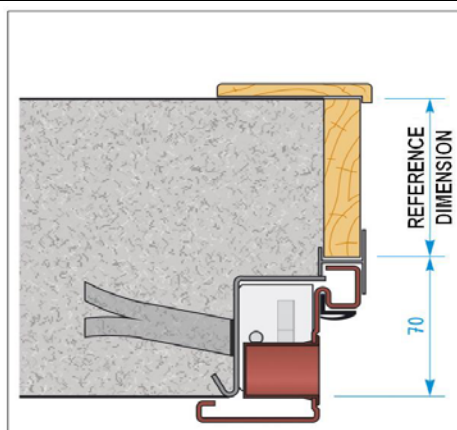

It can be applied to doors with maximum height 2400 mm.

EXTENSION LINING WIDTH (reference dimension)	SOLUTION A		SOLUTION B	
	WALL THICKNESS FROM 0 TO 200	WALL THICKNESS FROM 201 TO 400	WALL THICKNESS FROM 0 TO 200	WALL THICKNESS FROM 201 TO 400
WOOD	PRICE	PRICE	PRICE	PRICE
05 Walnut Stained	497,54	684,74	575,00	762,20
06 Walnut Stained	497,54	684,74	575,00	762,20
Cherry Stained	497,54	684,74	575,00	762,20
Mahogany Stained	497,54	684,74	575,00	762,20
Ral 6005 Stained	497,54	684,74	575,00	762,20
Ral 6009 Stained	497,54	684,74	575,00	762,20

<p>Extension Lining Width = (dimension of the wall thickness less 70mm)</p>	<p>Extension Lining Width = (dimension of the wall thickness less 70mm)</p>

SOLID WOOD EXTENSION LININGS

Application is permitted only inside, in positions protected from atmospheric agents.

It can be applied to doors with maximum height 2400 mm.

EXTENSION LINING WIDTH (reference dimension)	SOLUTION A				SOLUTION B			
	WALL THICKNESS UP TO 150		WALL THICKNESS FROM 160 TO 200		WALL THICKNESS UP TO 150		WALL THICKNESS FROM 160 TO 200	
	CODE	PRICE	CODE	PRICE	CODE	PRICE	CODE	PRICE
Nocino	IMA15011	766,27	IMA20011	911,87	IMB15011	834,41	IMB20011	989,33
Natural Douglas	IMA15021	1.002,14	IMA20021	1.189,34	IMB15021	1.070,28	IMB20021	1.266,80
Walnut Stain. Douglas	IMA15022	1.002,14	IMA20022	1.189,34	IMB15022	1.070,28	IMB20022	1.266,80
Chestnut	IMA15043	1.002,14	IMA20043	1.189,34	IMB15043	1.070,28	IMB20043	1.266,80
Cherry	IMA15023	1.302,79	IMA20023	1.546,15	IMB15023	1.391,37	IMB20023	1.646,84
Mahogany	IMA15031	766,27	IMA20031	911,87	IMB15031	834,41	IMB20031	989,33
Natural Pine	IMA15061	766,27	IMA20061	911,87	IMB15061	834,41	IMB20061	989,33
Walnut Stained Pine	IMA15062	766,27	IMA20062	911,87	IMB15062	834,41	IMB20062	989,33
Oak	IMA15071	975,52	IMA20071	1.162,72	IMB15071	1.043,66	IMB20071	1.240,18
Walnut Stained Oak	IMA15072	975,52	IMA20072	1.162,72	IMB15072	1.043,66	IMB20072	1.240,18