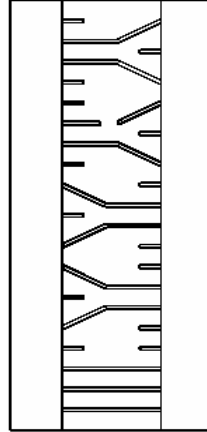

The available **colours** refer to the above mentioned materials.

Dimension: 800-850-900 X 2000-2100 mm (1)

MONOCHROMATIC PANEL		
1 LEAF		
	OUTSIDE	INSIDE
Polymer panel for inside installation	480,48	509,54
Polymer panel for outside installation	538,82	567,88

DIBITOTEM COLLECTION (10 mm thick)

MODELS

AFRICA

AMERICA

AZTECO

EGIZIO

EQUATORE

EUROPA