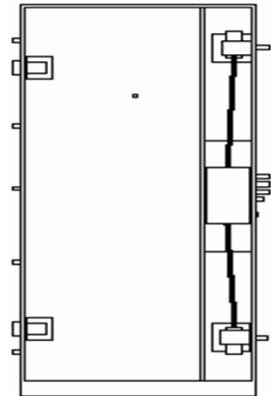

www.dibigroup.com

LINE 883 - SINGLE LEAF

Configuration example	Dimensions (*)	Out of Standard
	W. from 700 to 1000 H. from 1900 to 2300 steps of 10 mm	W. from 1010 to 1100 H. from 1900 to 2300 steps of 10 mm
Security Door	819,22	1.030,78
Subframe (standard or watertight)	72,21	115,54
Outside finishing panel flat Melamine	51,47 (**)	92,65
Inside finishing panel flat Melamine	80,53 (**)	144,95
Inside Handle - Bronzed	26,96	26,96
Outside Handle - Bronzed	21,50	21,50
Complete door (*)	1.071,89	1.432,38
Door prepared for inside/outside finishing panels with panel-fixing metal frames	1.033,49	1.288,38

(*) It's possible to reach up to a maximum height of 2450 with mandatory installation of a third hinge and extra cost of 20% on the out of standard door total amount.

(**) Finishing panels valid price for dimensions: W from 700 to 900 mm x H from 1900 to 2100 mm. For other dimensions and full list of finishing panels, please, refer to Finishing panels Price list.